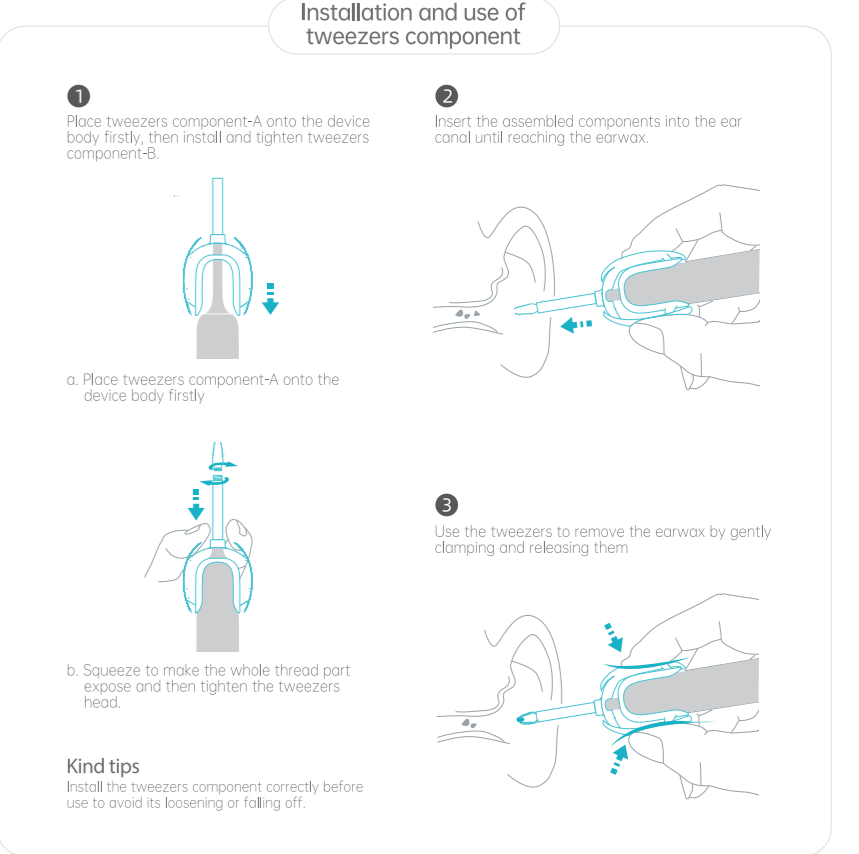

正面

bebird Home 30S
 Family Edition
 Smart Ear Cleaning Device

背面