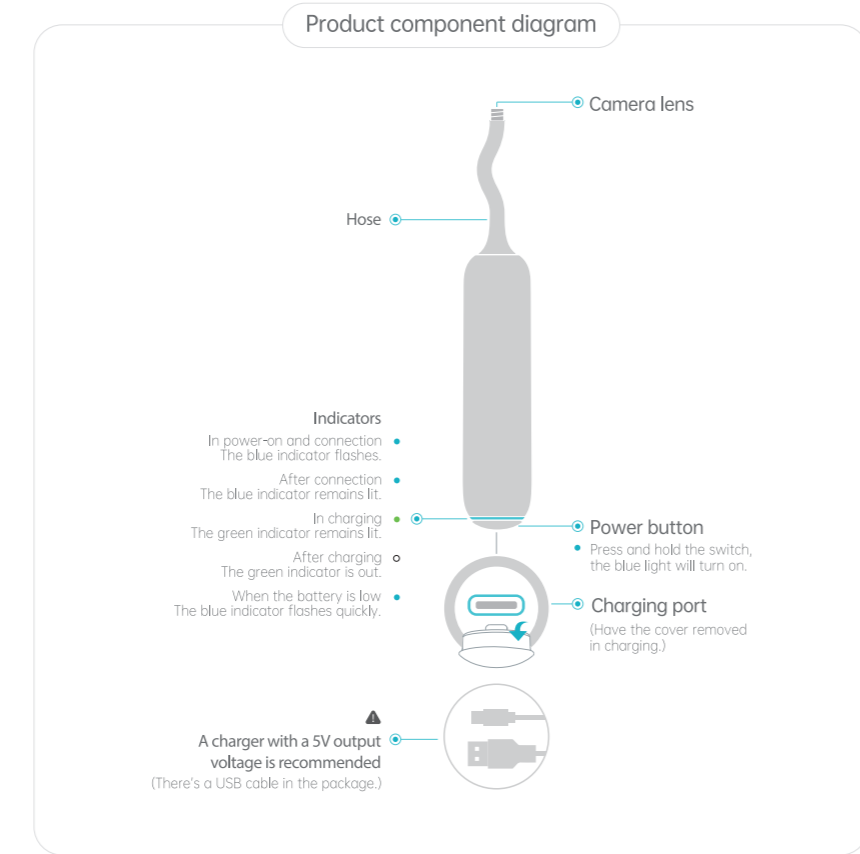

正面

bebird Home 30S
 Family Edition
 Smart Ear Cleaning Device

背面