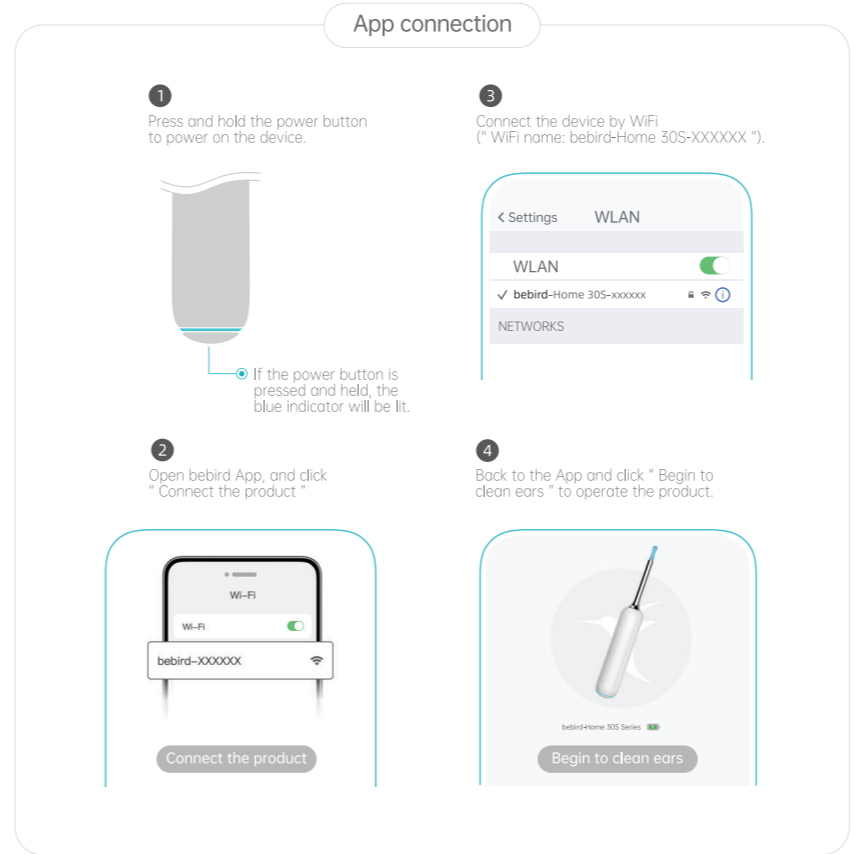

正面

bebird Home 30S
 Family Edition
 Smart Ear Cleaning Device

背面