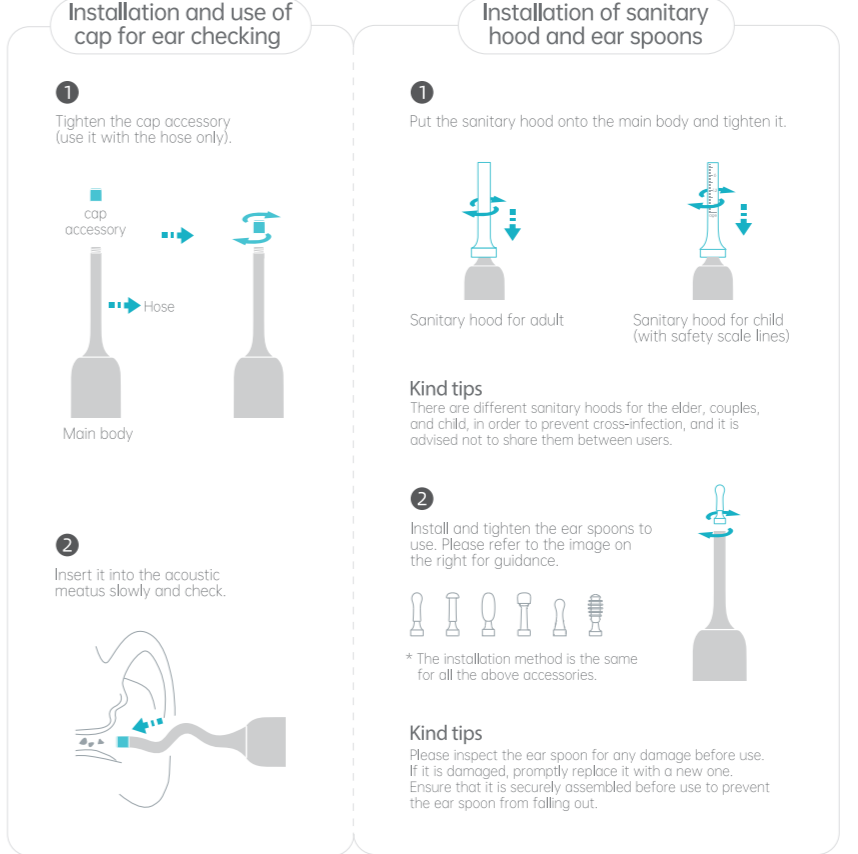

正面

bebird Home 30S
 Family Edition
 Smart Ear Cleaning Device

背面